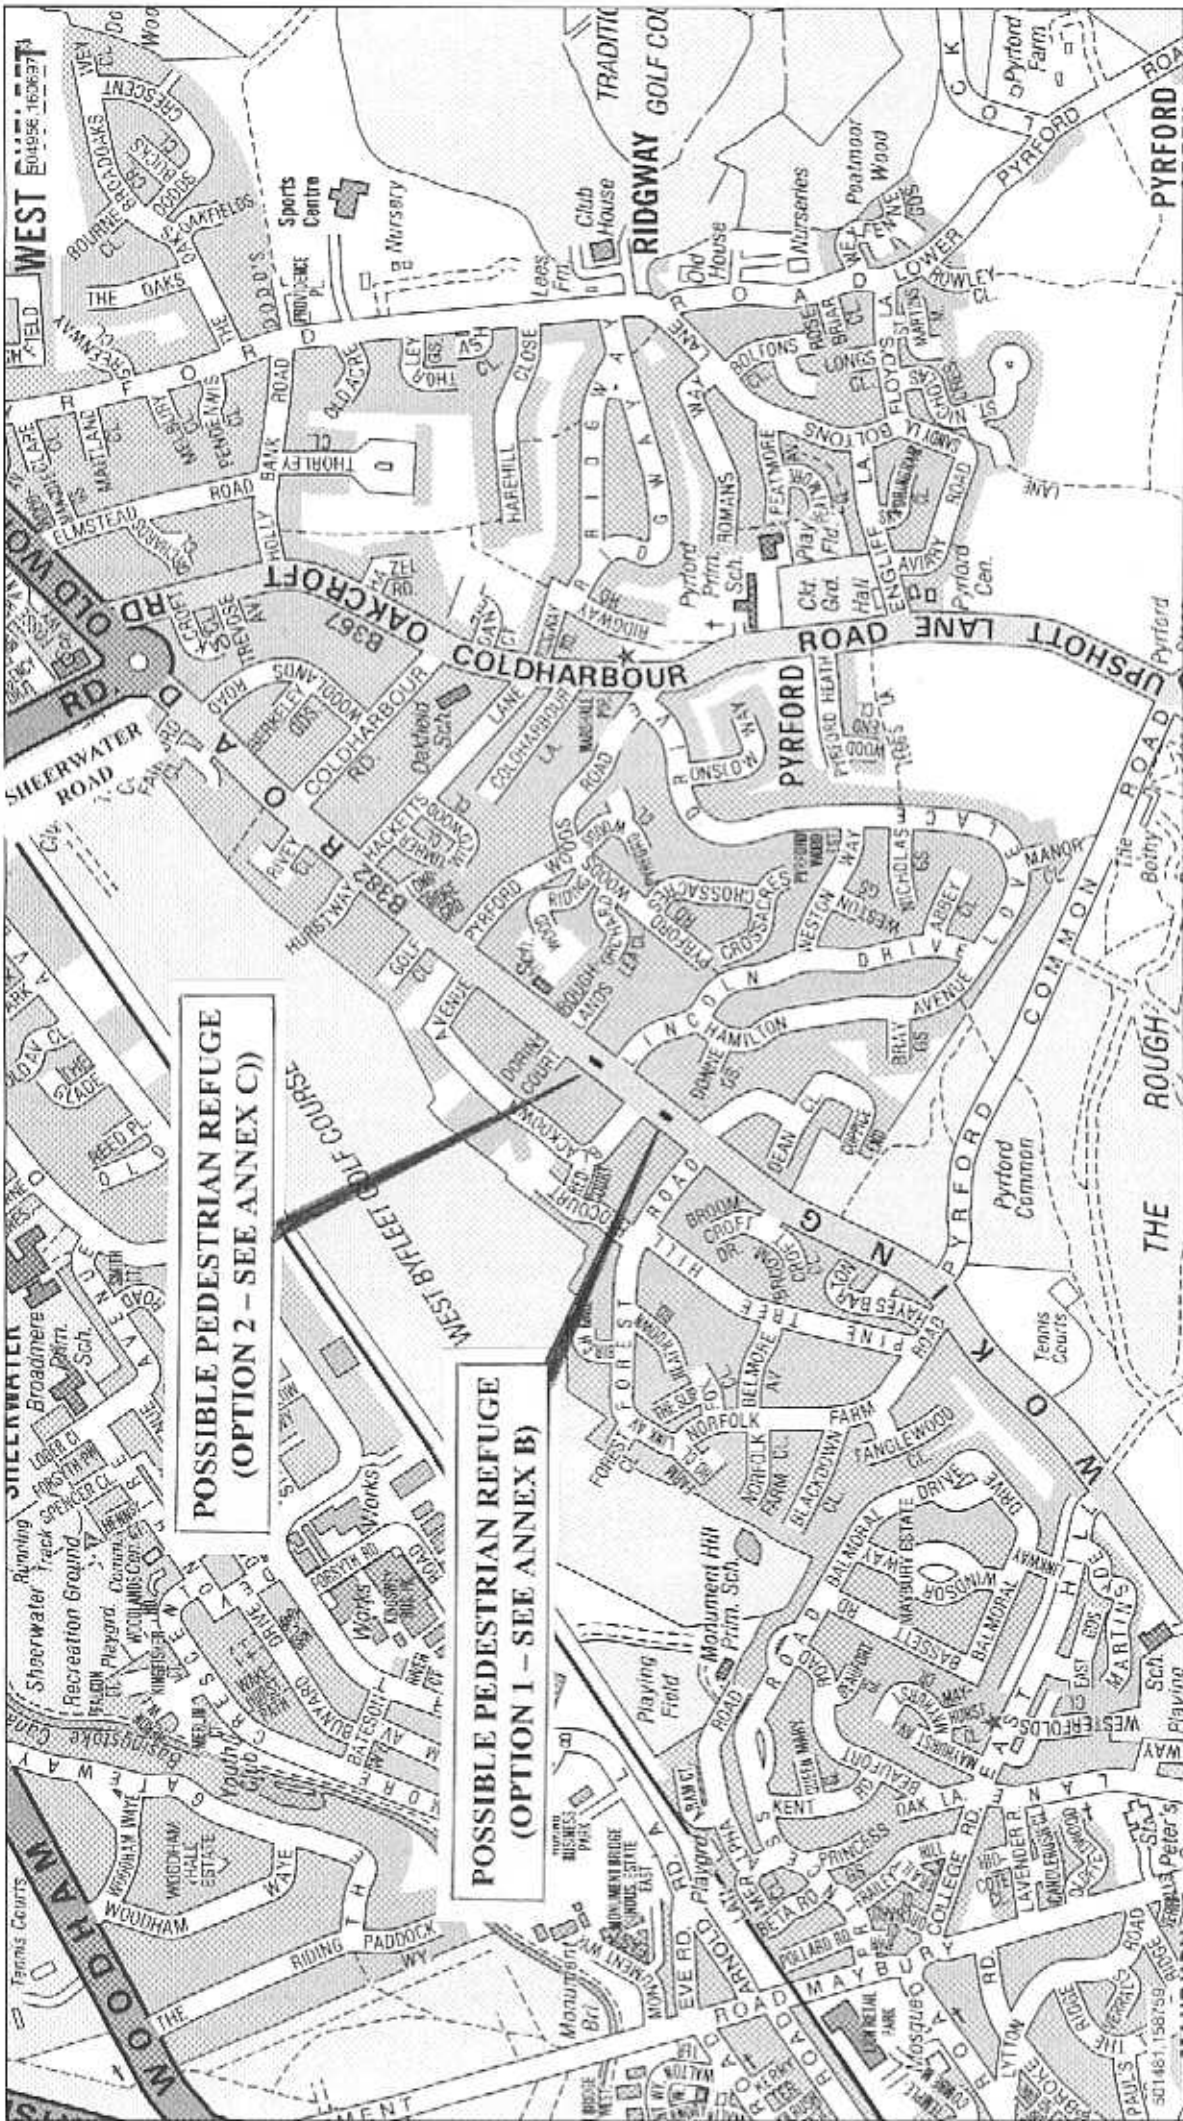

Reproduced from the Ordnance Survey mapping with the permission of the Controller of Her Majesty's Stationery Office © Crown Copyright. Unauthorised reproduction of this Crown copyright and may lead to prosecution or civil proceedings.

Surrey County Council, LA076872, 1998

**OLD WOKING ROAD - LOCATION PLAN**

**Scale 1:12500**

Date: 03/10/2005

Printed by: JM

Drawing No.: 12017